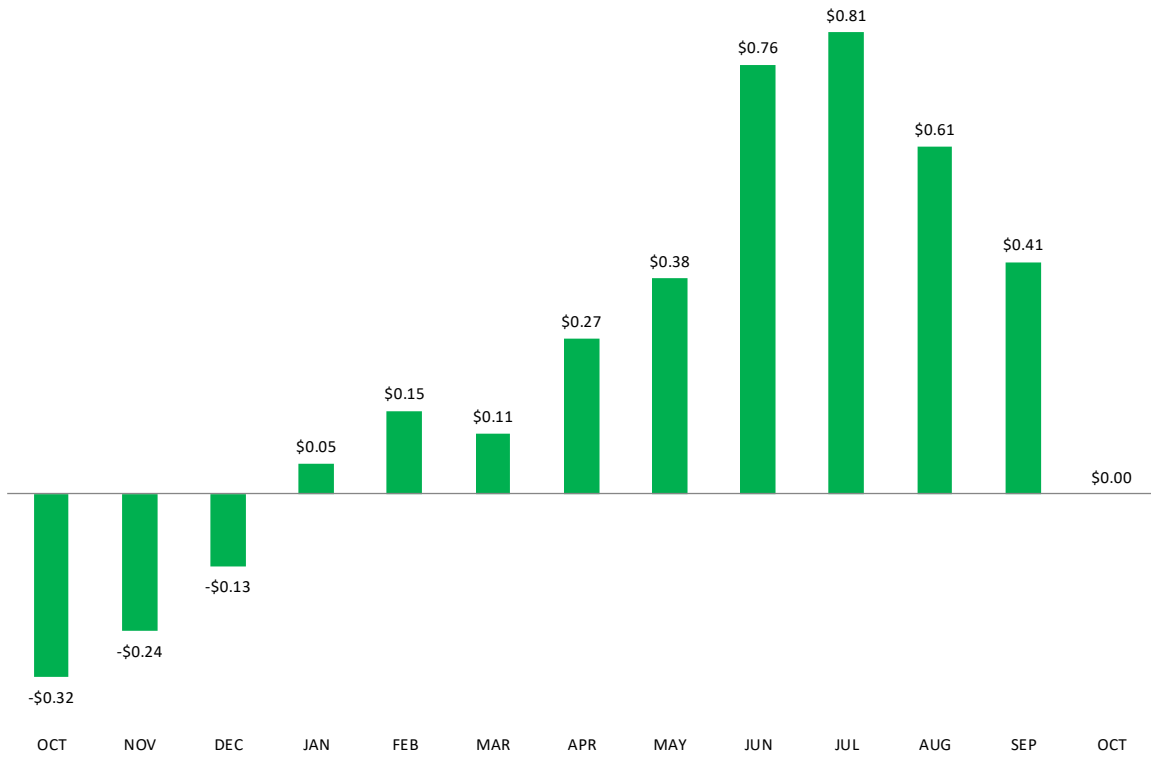

Farmer's Corner

Sanborn Location
Sanborn, IA
(712) 729-3359

Plessis Location
Hartley, IA
(712) 728-2237

Ritter Location
Sheldon, IA
(712) 324-2681

May/June 2018

Number 3

WANTED

- **Firm offers on bushels of 2018 new crop corn, soybeans & wheat**
- **All offers will be exposed to qualified buyers for 17 ½ hours out of each weekday, excluding holidays**
- **Offers needed for various delivery periods, including harvest 2018 and monthly delivery slots through September 2019**
- **Offers for 2019 crop bushels are needed as well**
- **All offers accepted free of charge**
- **Historically, I am able to execute the highest prices of the season during the next few months of the marketing year (see charts on next page)**
- **Offers will be received by my representatives at your local country elevator**

Signed –
The Market

**Monthly Average Price of Nov Soybean Futures
Indexed to October of Harvest Year
2008-2017 Contracts (10 Years)**

**Monthly Average Price of Dec Corn Futures
Indexed to October of Harvest Year
2008-2017 Contracts (10 Years)**