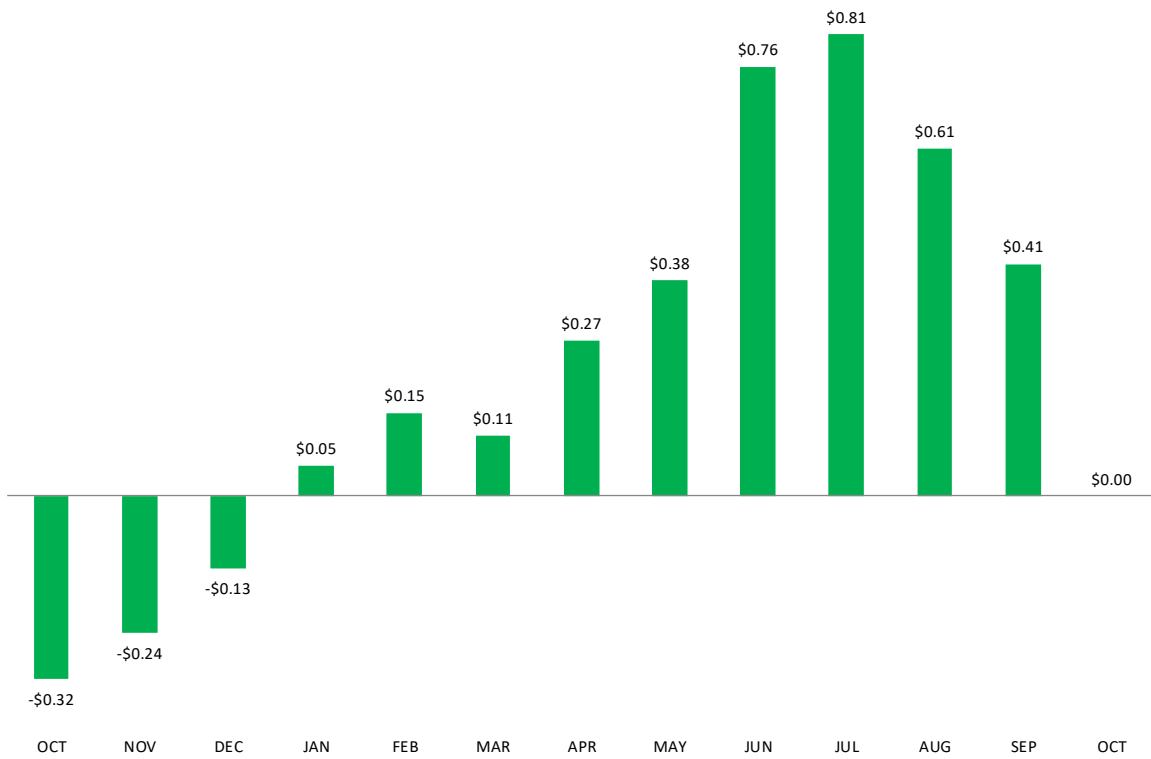

Farmer's Corner

Sanborn Location
Sanborn, IA
(712) 729-3359

Plessis Location
Hartley, IA
(712) 728-2237

Ritter Location
Sheldon, IA
(712) 324-2681

May/June 2018

Number 3

WANTED

- **Firm offers on bushels of 2018 new crop corn, soybeans & wheat**
- **All offers will be exposed to qualified buyers for 17 ½ hours out of each weekday, excluding holidays**
- **Offers needed for various delivery periods, including harvest 2018 and monthly delivery slots through September 2019**
- **Offers for 2019 crop bushels are needed as well**
- **All offers accepted free of charge**
- **Historically, I am able to execute the highest prices of the season during the next few months of the marketing year (see charts on next page)**
- **Offers will be received by my representatives at your local country elevator**

Signed –
The Market

**Monthly Average Price of Nov Soybean Futures
Indexed to October of Harvest Year
2008-2017 Contracts (10 Years)**

**Monthly Average Price of Dec Corn Futures
Indexed to October of Harvest Year
2008-2017 Contracts (10 Years)**